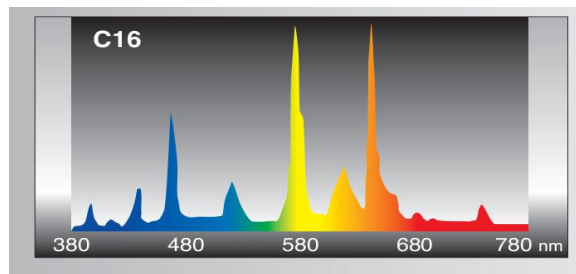

Spec Sheet DLU T8 U Bent Fluorescent

31W 1 5/8" 3500K

Watts	31W
Life	300000 Hours
Color Temperature	3500K
Base	2 Pin Medium Bipin
CRI	85
Tube Type	T8
Lumens	2750
Leg Spacing	1 5/8"
Code	FLTN6VI4V
Connection	Bipin
Tube Type	T8
Length	22.5"