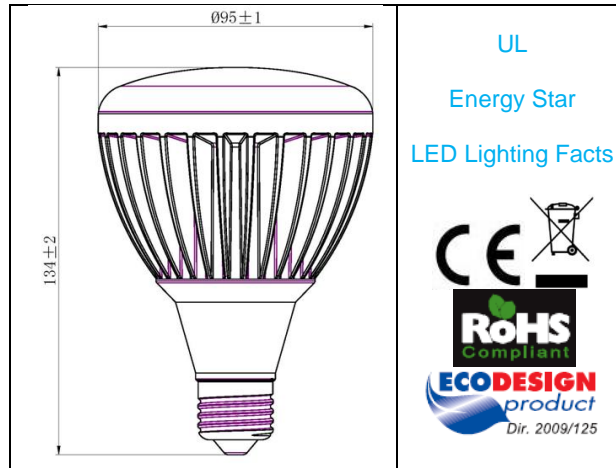

## SELFBALLAST LED LAMPS FOR MAINS VOLTAGE DIMMABLE LED LAMPS FOR USA **ECO BRIGHT**

Item code	Model number	P <sub>nom</sub> (W)	T <sub>c</sub> (K)	Cap	PF	Flux (lm)	Beam	Spectral Power Distribution	Weight (g)
FLLR823AA-R	DLB15	15	3000	E26	> 0.55	865	120°		116