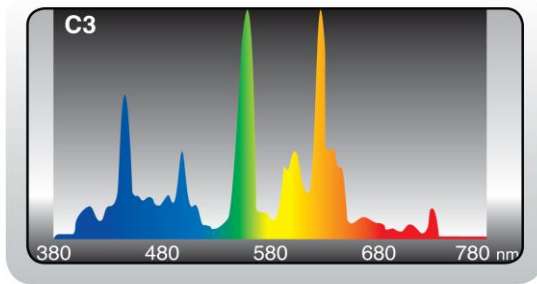

## U Bent 31W 1 5/8" 4100K

**4100K 85CRI**

Watts	31W
Life	30000 Hours
Color Temperature	4100K
Base	2 Pin Medium Bipin
CRI	85
Tube Type	T8
Lumens	2750
Leg Spacing	1 5/8"
Code	FLTN6VI5V

All parts of this document are ownership of DLU. All rights reserved. This document and the included information are provided without any responsibility deriving from mistakes or omissions. No part of this document can be cut, reproduced or used without written authorization. DLU maintains the right to change the included data without notice due to improvements of the products.