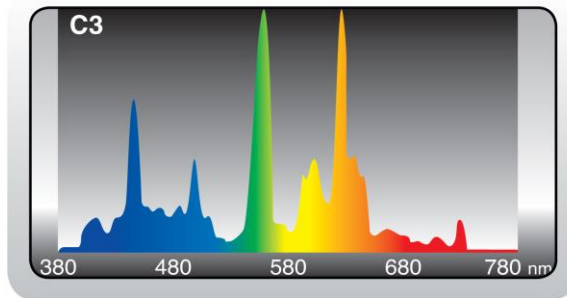

U Bent 32W 6" 4100K

Watts	32W
Life	24000 Hours
Color Temperature	4100K
Base	2 Pin Medium Bipin
CRI	75
Tube Type	T8
Lumens	2750
Leg Spacing	6"
Code	FLTEVN15V

4100K 85CRI

All parts of this document are ownership of DLU. All rights reserved. This document and the included information are provided without any responsibility deriving from mistakes or omissions. No parts can be cut, reproduced or used without written authorization. DLU maintains the right to change the included data without notice due to improvements of the products.